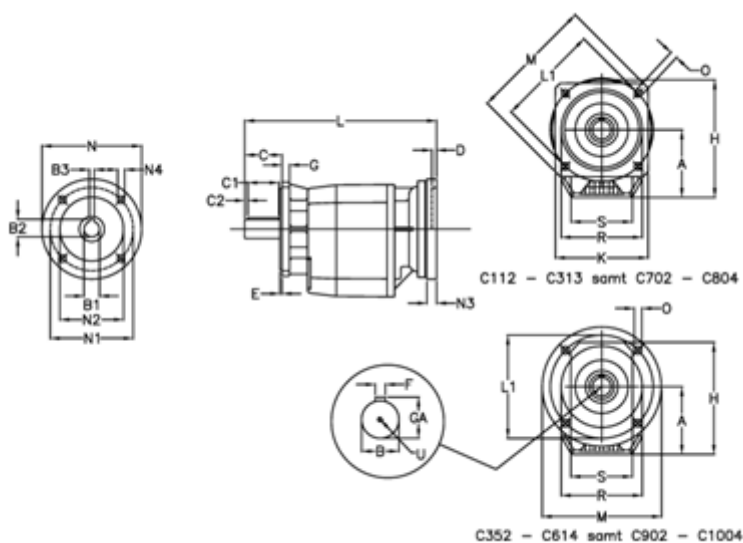

Article number: 40600806252445

Description: Helical gearbox
C803F-62,5-P112B5

Measures

A = 247.0	D = 4.5	L1 = 350	R = 320
B = 80	E = 5	M = 400	S = 300
B1 = 28	F = 22	N = 250	U = M20x42
B2 = 31.3	G = 20	N1 = 215	
B3 = 8	GA = 85.0	N2 = 180	
C = 140	H = 422.0	N3 = 0	
C1 = 110	K = 350	N4 = M12x16	
C2 = 15	L = 543.0	O = 18.0	